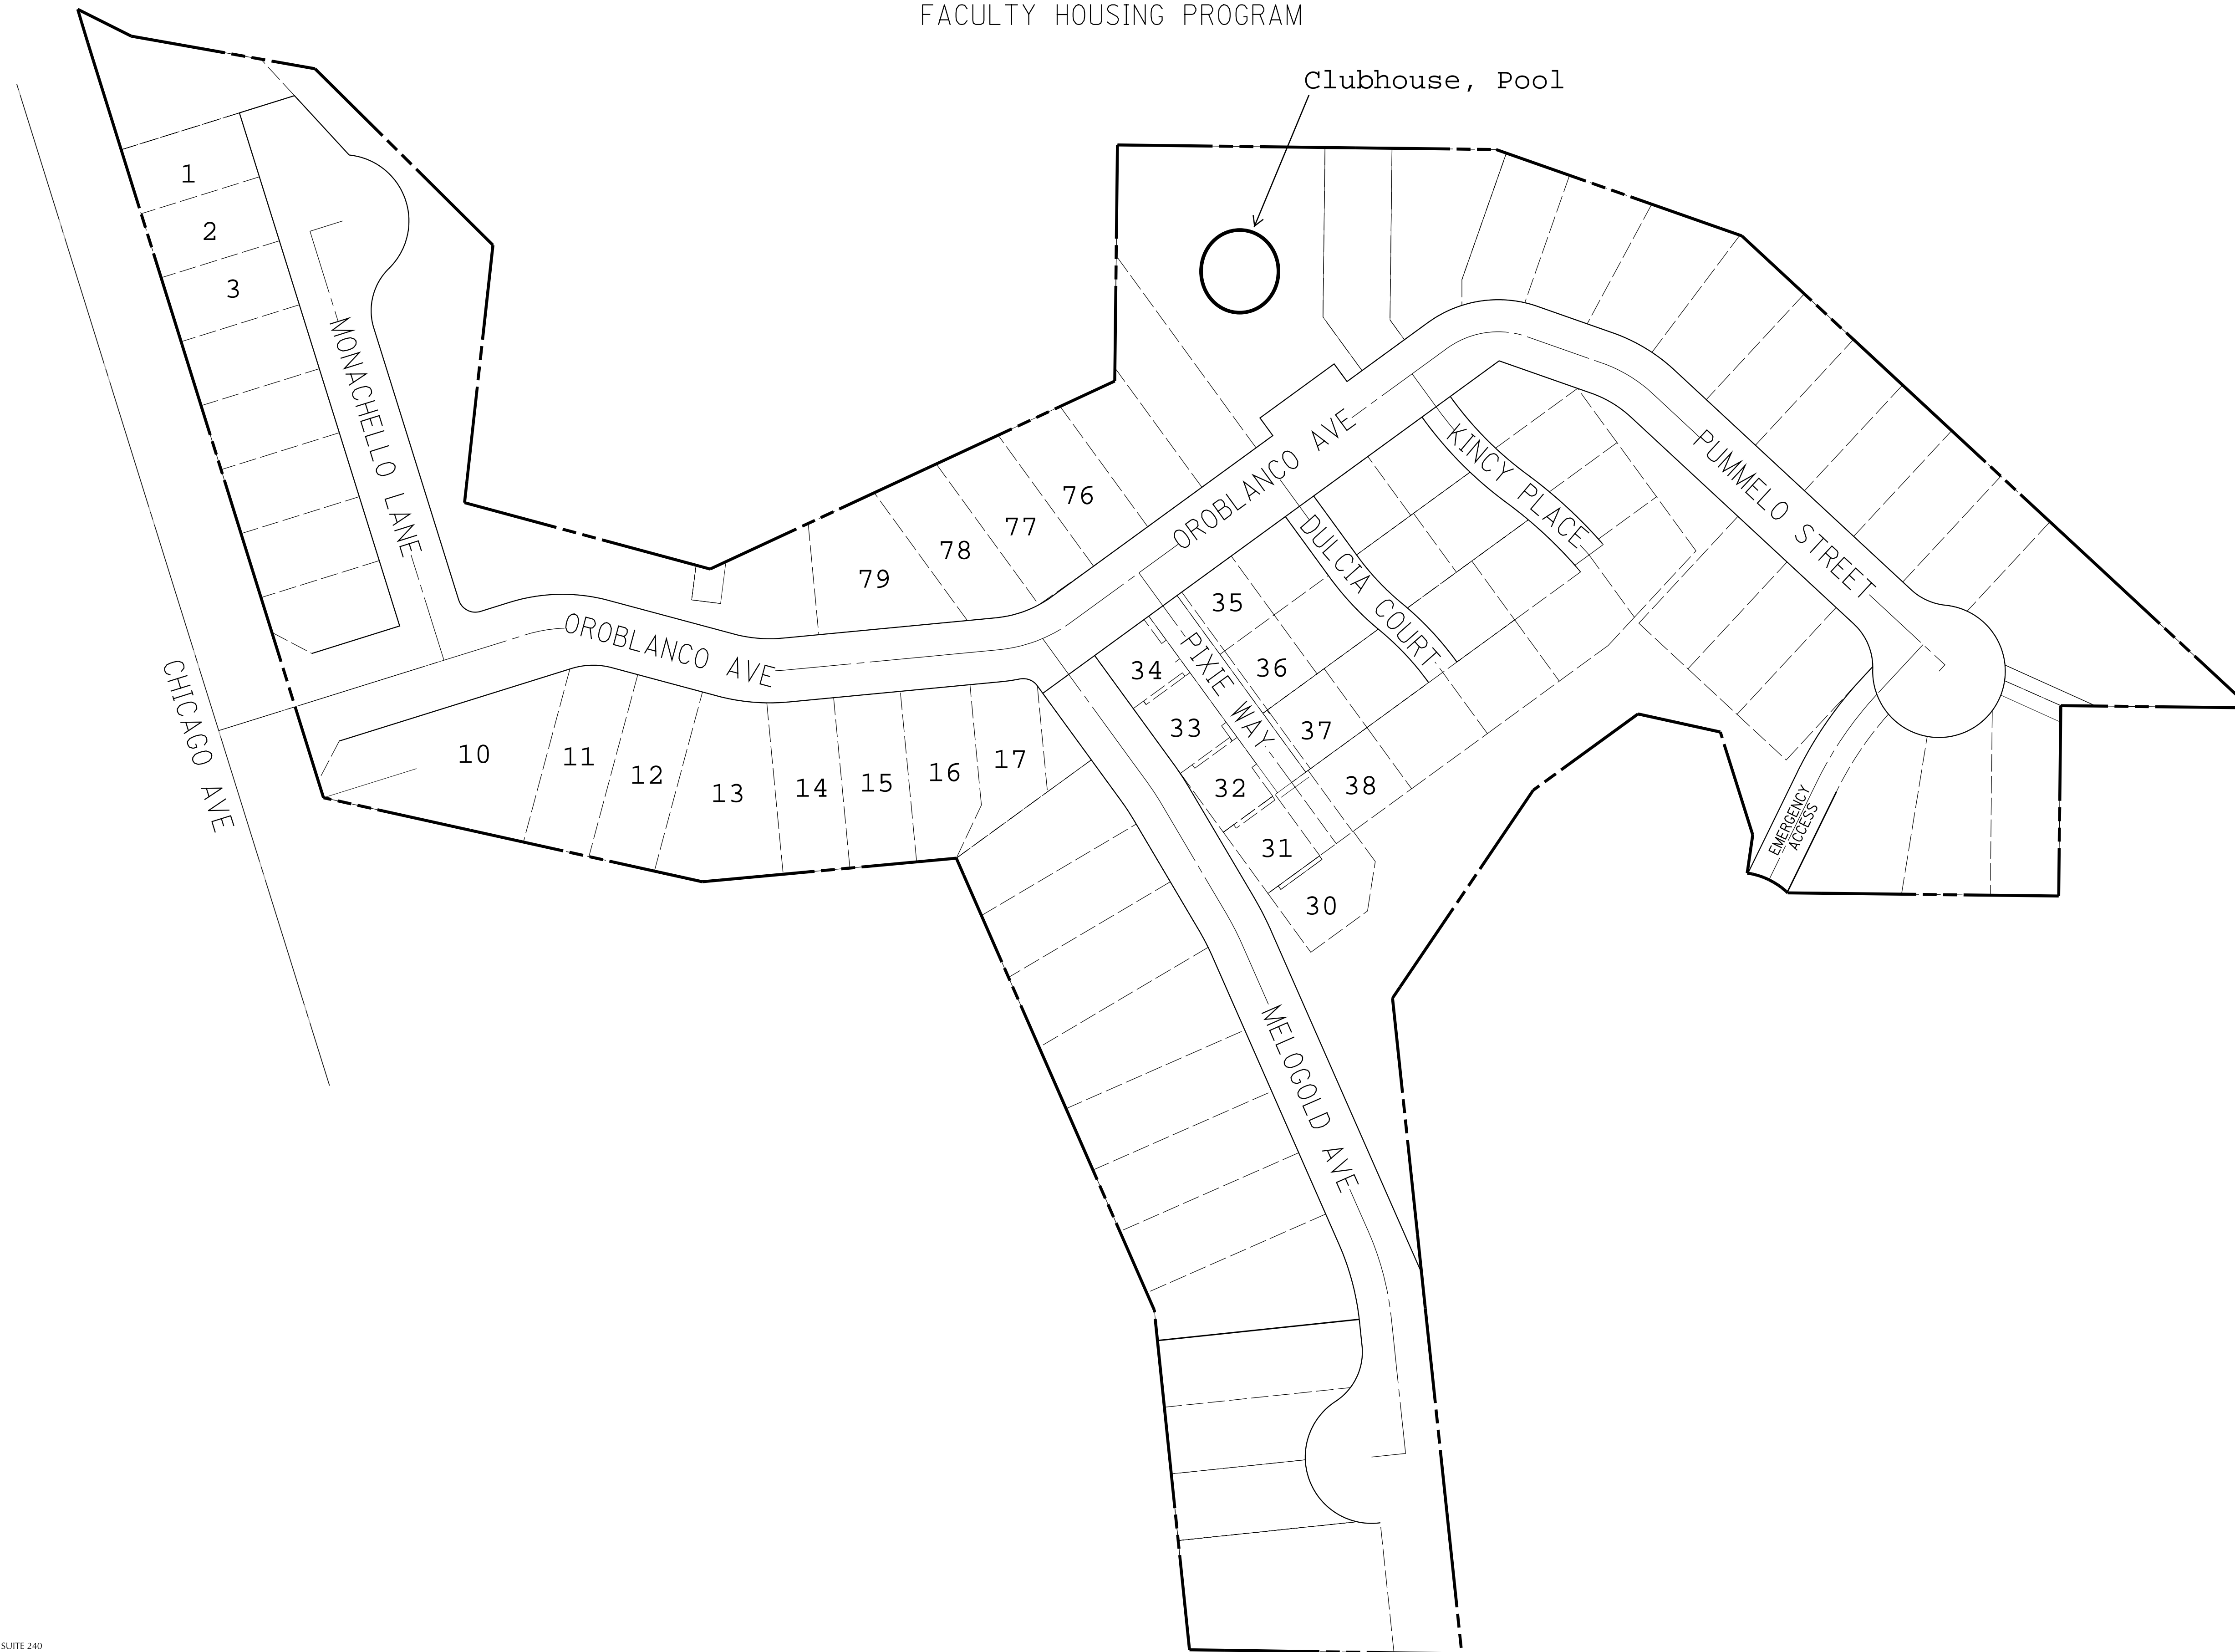

CREEKSIDE TERRACE STREET RENAMING EXHIBIT

PREPARED FOR UNIVERSITY OF CALIFORNIA - RIVERSIDE
FACULTY HOUSING PROGRAM

RICK
ENGINEERING COMPANY
1223 UNIVERSITY AVENUE - SUITE 240
RIVERSIDE, CA 92507
951.782.0707
FAX 951.782.0723
rickengineering.com
Riverside San Diego - Orange - San Luis Obispo - Bakersfield - Sacramento - Phoenix - Tucson